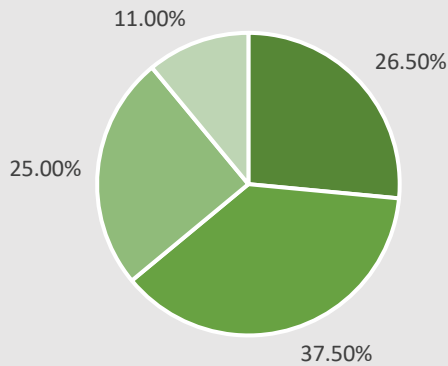

GRADING SYSTEM, TESTING DATA & ADVANCED COURSES

CUMULATIVE ACADEMIC GPA DISTRIBUTION
BCCHS CLASS OF 2023

■ 95% and Higher
■ 90 to 94.9%
■ 80 to 89.9%
■ 79.9% and Lower

SCHEDULE

- School year is comprised of two semesters
- All students take seven courses per day
- Each 5-day school week includes two days with 90-minute block schedule periods and three days with 50-minute regular schedule

GRADING SYSTEM

1. BCCHS is a non-ranking school
   - BCCHS is a percentage only grading school
2. Percentage Grade 95% and higher – Summa Cum Laude
   Percentage Grade 92-94.9% - Magna Cum Laude
   Percentage Grade 90-91.9% Cum Laude

GRADUATING CLASS OF 2023

- Number in Senior Class 64
- 100% Graduation Rate
- 91% Attending College
- 3.1% Entering Military Service
- 81% of those Attending College Awarded Scholarship Dollars
- 7 Recipients of the Montana University System Honor Scholarship
- 9 Recipients of the Montana University System STEM Scholarship
- 53% Attending a State College or University
- 17% Attending a Faith-Based College
- Accepted into 72 Colleges in 29 States, 4 Countries, and 1 Territory
- Attending 27 Colleges in 9 States, 4 Countries, and 1 Territory
- Average ACT Score 21.78, taken by all 64 students
- 2 Arts Without Boundaries Standout Student Award Winners
- 9 National Letters of Intent Signed
- 1 Student Accepted into a Military Academy
- 4 National Merit Scholar Semifinalists in 2023, 8 in the last 4 years

ADVANCED CLASSES

ADVANCED COURSES

Honors English I
Honors English II
Honors English III
AP English Literature
Honors Geometry
AP Calculus
AP Statistics
DC Algebra
DC Trigonometry
AP Economics
DC US History
Honors US Government
DC World History
Honors Biology
Honors Chemistry
AP Chemistry
AP Environmental Science
Honors Spanish II
Honors Spanish III
Honors Spanish IV
Advanced Business Solutions
AP Computer Science JAVA

FINE ARTS OFFERINGS

FINE ARTS OFFERINGS

Art
Drawing
Photography
Sculpting
Painting
Journalism
Film, Editing and Design
Symphonic Band
Pep Band
Jazz Band
Chamber Orchestra
Concert Choir
Chamber Choir
Jazz Choir

Billings Central Catholic High School
3 Broadwater Avenue
Billings, MT 59101
bcs@billingscatholicschools.org
Nolan Trafton '14 Principal
Jim Hawbaker Assistant Principal
Angela Hirt School Counselor
Nate Kavanagh School Counselor
Counseling Department 406.867.4045

BILLINGSCATHOLICSCHOOLS.ORG

AP Testing 2023

- 91 Total AP Exams
- Total AP Classes Offered 9
- Total AP Enrollment 69

AP Testing 2023

- 9 exams received a 5
- 33 exams received a 4
- 25 exams received a 3
- 74% passing rate

Dual Credit

- Total DC Semester Classes Offered 6
- Total DC Enrollment 158
- DC Students receiving college credit 100%